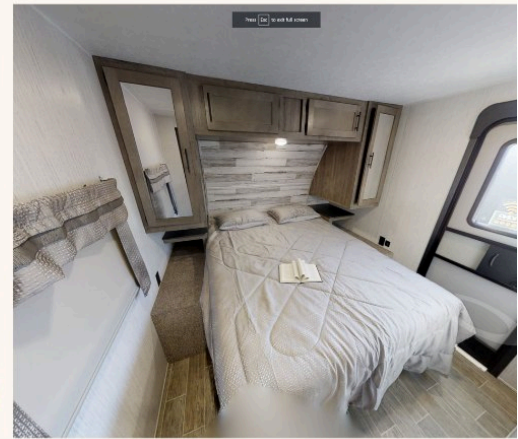

THE GATEWAY PROJECT

Corner of Hwy 99 and West Valley View Road

OPEN HOUSE

EVERY WEDNESDAY: 10-NOON; 5-7 PM

Tour - Apply - Ask ?s

ABOUT THE PROJECT

Through the first locally-driven transitional housing effort in the state, the 53 Palomino Puma travel trailers (37 feet long) are designated for families in the Phoenix-Talent School District who lost their homes in the Almeda fire.

PALOMINO TRAILER FEATURES

- 80" Interior Ht.
- 35k BTU furnace
- Sleeps 7
- TV, WiFi
- 2 bedrooms
- 2 queen beds
- Floor ducted heat
- 3-burner range

For more information or to apply

CONTACT US

Tracy Koa: 541-423-2675 or tracy.koa@phoenix.k12.or.us